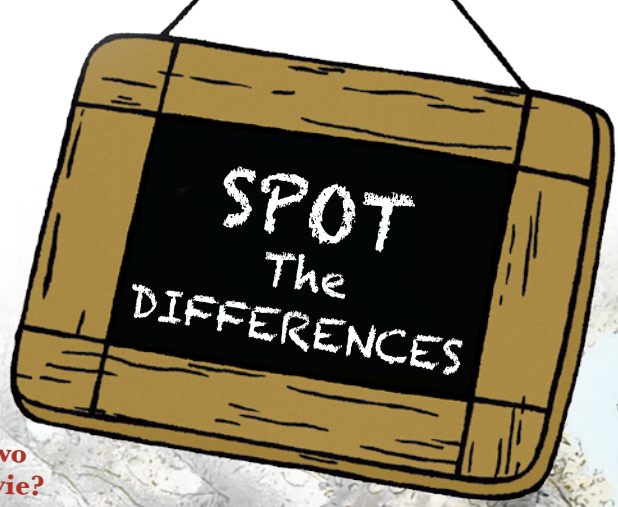

# Disney Winnie the Pooh

Can you find (6) differences between the two scenes from Disney's Winnie the Pooh Movie?

Answers: (1) Spots on Owl's Chest. (2) Stripes on Tigger's head. (3) Rabbit's ear. (4) Owl's eye. (5) Owl's eye. (6) The letter A.